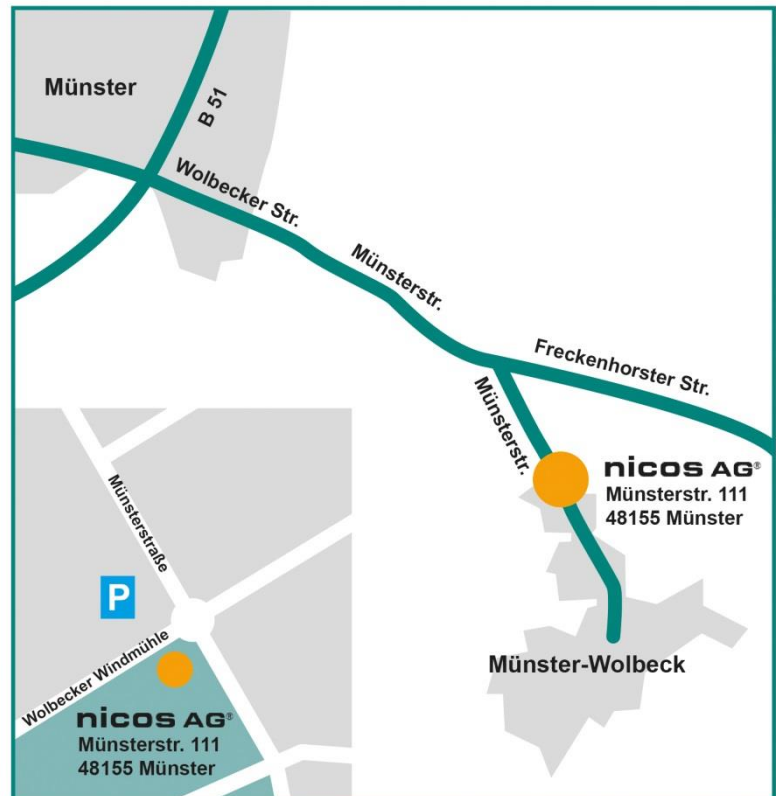

**nicos AG is located** in the south-east of Münster, district: Wolbeck, in Münsterstr. 111, right at the corner to Wolbecker Windmühle.

#### GPS coordinates

North 51° 55,80' East 007° 43,13'

**Parking** is free of charge in the parking garage across the street.

On your arrival (right of way at the barrier of the parking garage), please call our reception desk:

## Your way to nicos...

#### ... from the A2, coming from Hannover

Leave the motorway at exit Beckum and turn left at the traffic lights. At the next traffic lights turn left again. After 100 m, again turn left. At the priority road, turn right into the direction of Sendenhorst. Drive through the villages of Vorhelm and Sendenhorst until you reach Albersloh. In Albersloh, follow the signs towards Wolbeck (not towards Münster!). Drive through Wolbeck until you reach the roundabout at the end of the town. At the roundabout take the 3rd exit and drive into the street "Wolbecker Windmühle". The Classical Service Center is on the left side of the road.